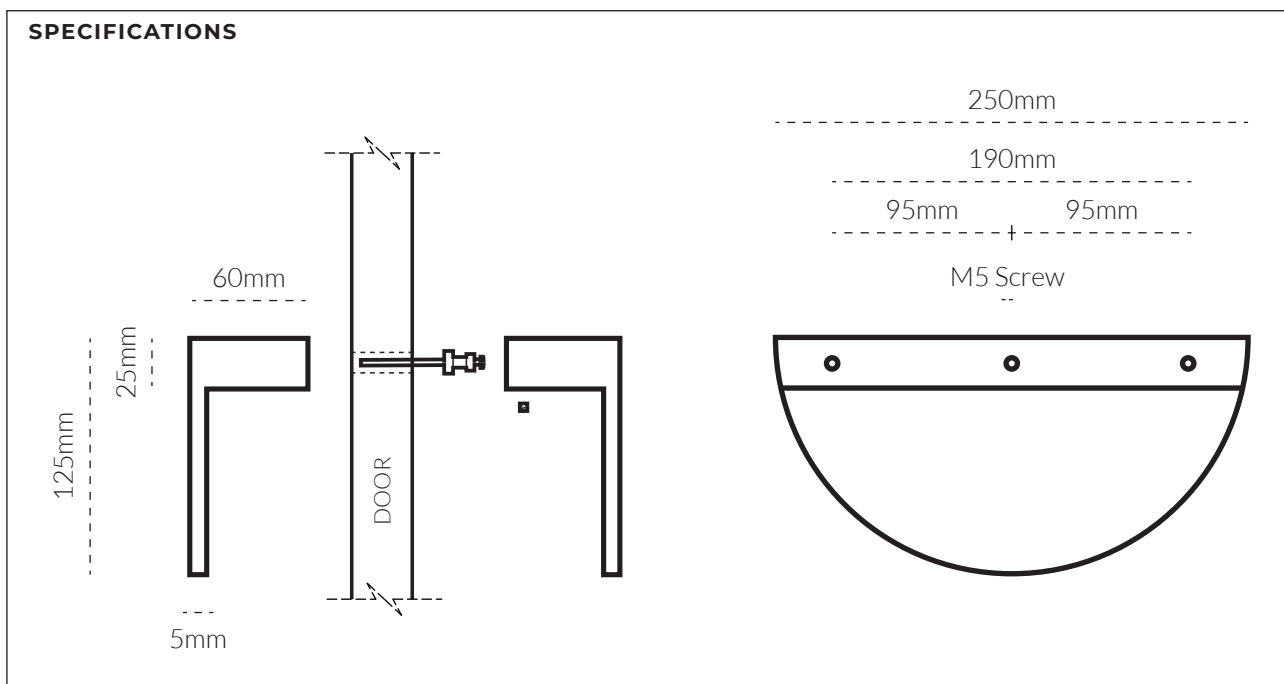

LUNA ENTRY PULL 250MM

TECH SPEC

FINISH	SKU	FIXINGS ALSO INCLUDED
 Natural Brass	4047BB-US4	<ul style="list-style-type: none"> - 3x M5 * 50mm Shoulder Screw - 3x M5 * 80mm Shoulder Screw - 3x M4 Grub Screw 
 Aged Brass	4047BB-AB	
 Tumbled Brass	4047BB-TB	
 Bronze	4047BB-BR	
 Brushed Nickel	4047BB-BN	
 Matte Black	4047BB-US19	